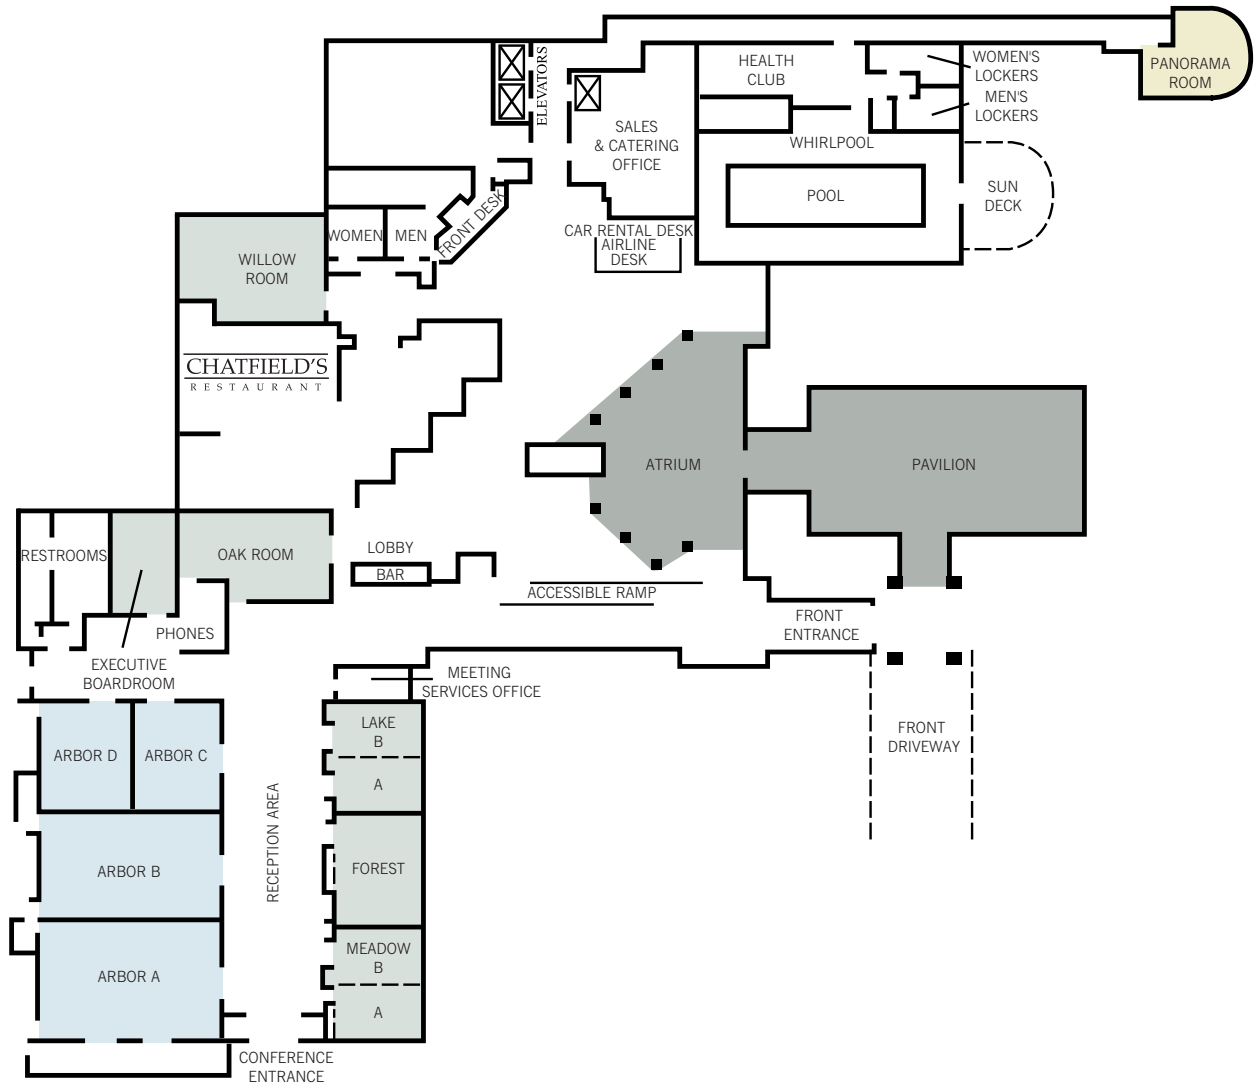

Hyatt Lisle

DIRECTIONS

From O'Hare International Airport (22 miles): Take I-294 South to I-88 West. Follow I-88 West to Rt. 53. Exit Rt. 53 South to the 1st stop light. Hotel is on right. From Midway Airport: Take Cicero Avenue (Route 50) North to I-55 South to I-355 North. Follow I-355 North to I-88 West to Route 53 South. Exit Route 53, proceed South past Warrenville Road and turn right into the hotel.

♿ ALL MEETING SPACE IS WHEELCHAIR ACCESSIBLE